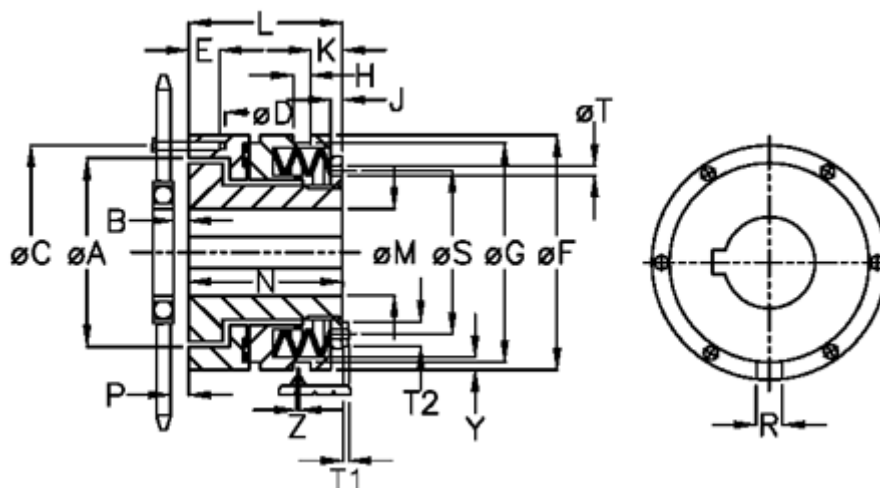

Article number: 46922513

Description: Torque limiter Safelifting A 25 L

## Measures

A	= 60.0	G	= 73.0	P	= 3.0
B	= 4.0	H	= 9	R	= 6
C	= 70	J	= 6.0	S	= 48
D	= 6xM5	K	= 12.0	T	= 5
Disc spring mounting	= 5x1L	L	= 52.0	T1	= 4.0
Disc spring version	= L - heavy	M max	= 25	T2	= 8
E	= 8.0	M min	= 10	Y	= 2
F	= 82	N	= 48.0	Z	= 0.0